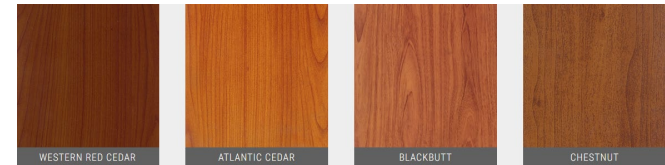

Driftwood

Western Red Cedar

Kwila

CHARCOAL ASH

BLACK WALNUT

WENGE

BUSH CHERRY

EASTERN MAHOGANY

KWILA

SAVANNAH OAK

TEAK BROWN

WESTERN RED CEDAR

ATLANTIC CEDAR

BLACKBUTT

CHESTNUT

HICKORY

JARRAH

Standard Woodgrain Offering

22 standard colors
(standard colors shaded in gray)

Special Order Woodgrain

Over 17 different options

Solid Color Offerings

Custom Color Matching Available