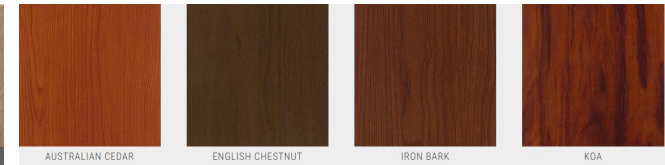

IROKO

KNOTTY PINE

LIGHT OAK

ROSE MAHOGANY

SYDNEY BLUE

MAPLE

ROYAL OAK

SPOTTED GUM

TASSIE OAK

ASH

ASPEN

BEACHWOOD

DRIFTWOOD

AUSTRALIAN CEDAR

ENGLISH CHESTNUT

IRON BARK

JARRAH

Standard Woodgrain Offering

22 standard colors
(standard colors shaded in gray)

Special Order Woodgrain

Over 17 different options

Solid Color Offerings

Custom Color Matching Available