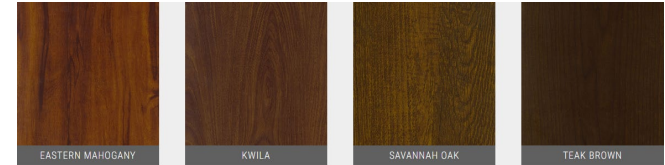

Driftwood

Western Red Cedar

Kwila

CHARCOAL ASH

BLACK WALNUT

WENGE

BUSH CHERRY

EASTERN MAHOGANY

KWILA

SAVANNAH OAK

TEAK BROWN

WESTERN RED CEDAR

ATLANTIC CEDAR

BLACKBUTT

CHESTNUT

HICKORY

IROKO

KNOTTY PINE

LIGHT OAK

ROSE MAHOGANY

SYDNEY BLUE

MAPLE

ROYAL OAK

SPOTTED GUM

JARRAH

Standard Woodgrain Offering

22 standard colors
(standard colors shaded in gray)

Special Order Woodgrain

Over 17 different options

Solid Color Offerings

Custom Color Matching Available