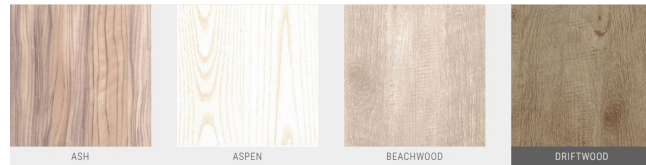

KWILA

SAVANNAH OAK

TEAK BROWN

WESTERN RED CEDAR

ATLANTIC CEDAR

BLACKBUTT

CHESTNUT

HICKORY

IROKO

KNOTTY PINE

LIGHT OAK

ROSE MAHOGANY

SYDNEY BLUE

MAPLE

ROYAL OAK

SPOTTED GUM

TASSIE OAK

ASH

ASPEN

BEACHWOOD

DRIFTWOOD

AUSTRALIAN CEDAR

ENGLISH CHESTNUT

IRON BARK

JARRAH

Standard Woodgrain Offering

22 standard colors
(standard colors shaded in gray)

Special Order Woodgrain

Over 17 different options

Solid Color Offerings

Custom Color Matching Available