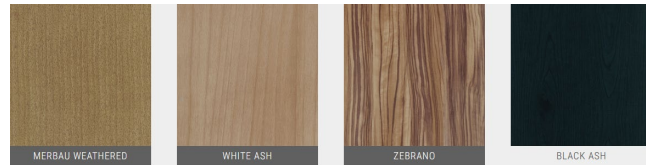

ASH

ASPEN

BEACHWOOD

DRIFTWOOD

MERBAU WEATHERED

WHITE ASH

ZEBRANO

BLACK ASH