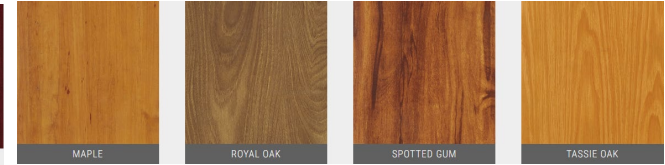

Driftwood

Western Red Cedar

Kwila

CHARCOAL ASH

BLACK WALNUT

WENGE

BUSH CHERRY

EASTERN MAHOGANY

KWILA

SAVANNAH OAK

TEAK BROWN

WESTERN RED CEDAR

ATLANTIC CEDAR

BLACKBUTT

CHESTNUT

HICKORY

IROKO

KNOTTY PINE

LIGHT OAK

ROSE MAHOGANY

SYDNEY BLUE

MAPLE

ROYAL OAK

SPOTTED GUM

JARRAH

Standard Woodgrain Offering

22 standard colors
(standard colors shaded in gray)

Special Order Woodgrain

Over 17 different options

Solid Color Offerings

Custom Color Matching Available