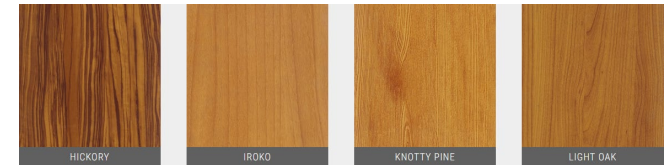

Driftwood

Western Red Cedar

Kwila

CHARCOAL ASH

BLACK WALNUT

WENGE

BUSH CHERRY

EASTERN MAHOGANY

KWILA

SAVANNAH OAK

TEAK BROWN

WESTERN RED CEDAR

ATLANTIC CEDAR

BLACKBUTT

CHESTNUT

HICKORY

IROKO

KNOTTY PINE

LIGHT OAK

ROSE MAHOGANY

SYDNEY BLUE

MAPLE

ROYAL OAK

SPOTTED GUM

JARRAH

Standard Woodgrain Offering

22 standard colors
(standard colors shaded in gray)

Special Order Woodgrain

Over 17 different options

Solid Color Offerings

Custom Color Matching Available