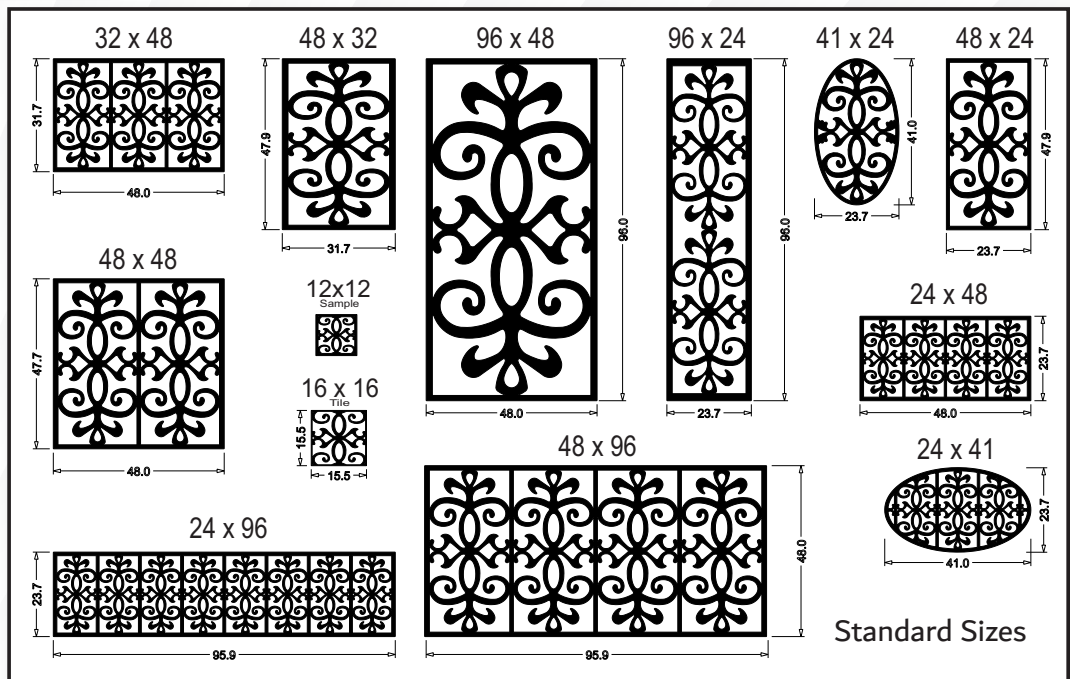

Product Features

- PVC Products Do Not Rot or Splinter
- (13) Standard Sizes
- (40) Standard Patterns
- Custom Designs & Sizes Available
- (6) Standard Thickness in White and (5) Standard Thickness in Black
- Material Available in Black or White
- Paint Grade
- Waterproof
- Approved for Interior or Exterior Use
- Cut Using Standard Woodworking Tools
- All Sizes Are Nominal