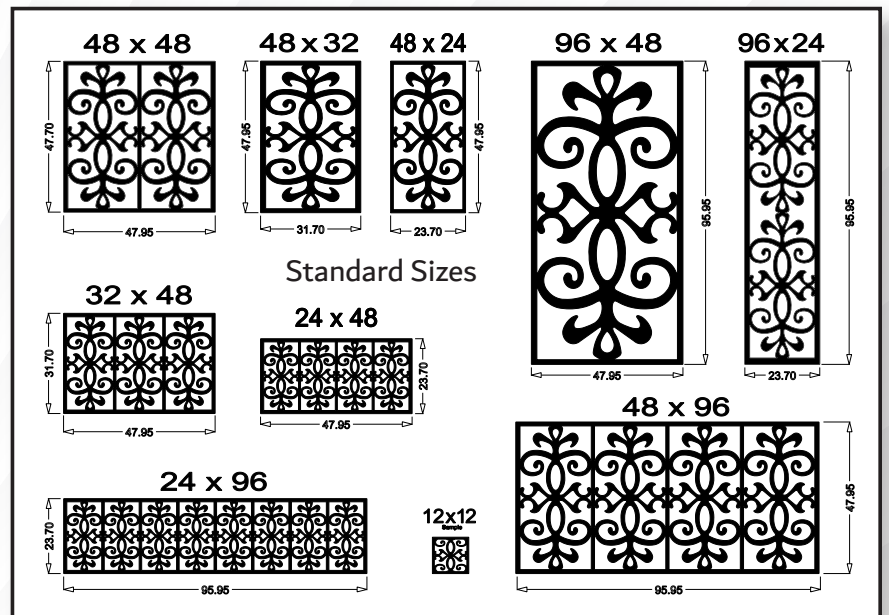

Product Features

- PVC Does Not Rot or Splinter
- (10) Standard Sizes (Nominal)
- (80) Standard Patterns
- Available Thicknesses:
  White: 1/4", 1/2", 3/4", 1" and 1 1/2"
  Black: 1/4", 1/2", 3/4" and 1"
- Custom Designs & Sizes Available
- Material Available in Black or White
- Paint Grade
- Waterproof
- Approved for Interior or Exterior Use
- Cut Using Standard Woodworking Tools

Visit fullerap.com to learn more.